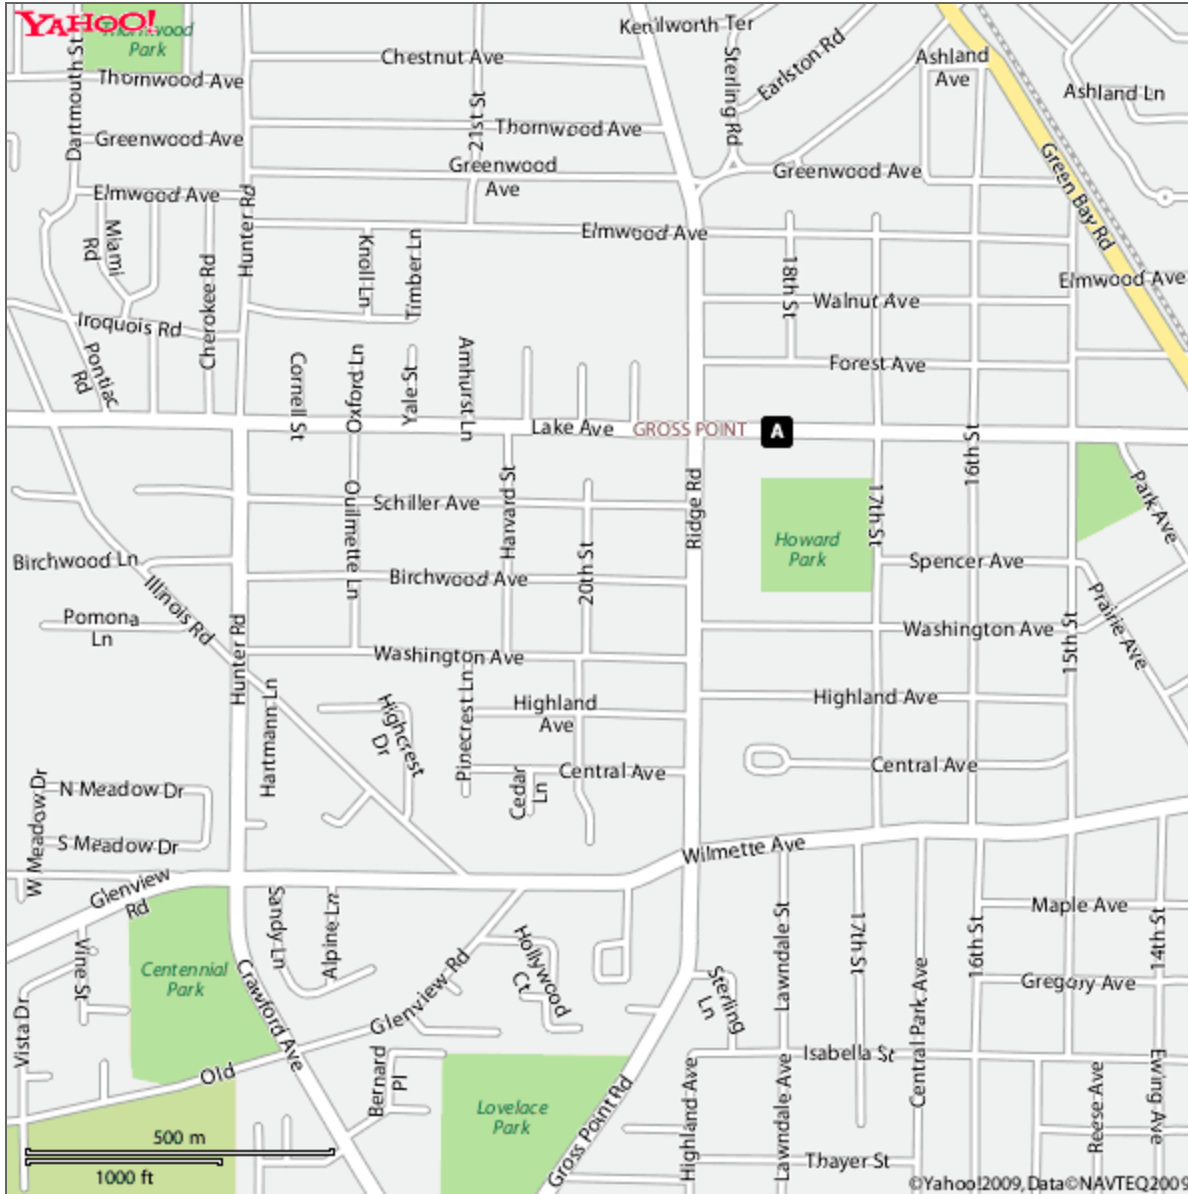

### Map of Saint Joseph Cath Church (847) 251-0771

When using any driving directions or map, it's a good idea to do a reality check and make sure the road still exists, watch out for construction, and follow all traffic safety precautions. This is only to be used as an aid in planning.