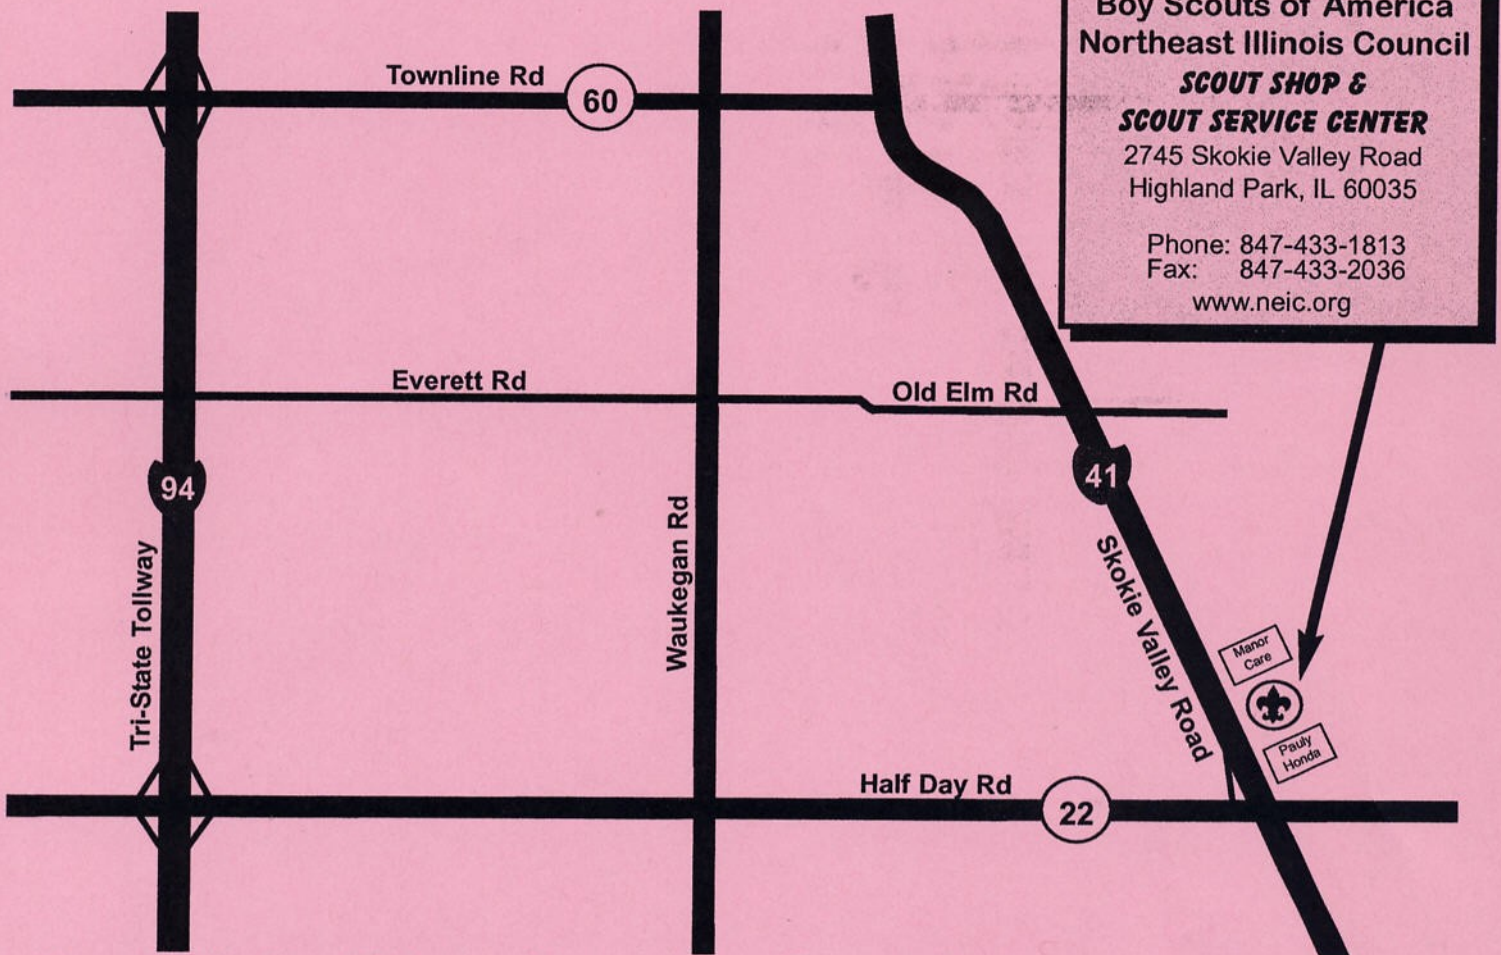

**SCOUT SHOP &
SCOUT SERVICE CENTER**

2745 Skokie Valley Road
Highland Park, IL 60035

Phone: 847-433-1813
Fax: 847-433-2036

www.neic.org

From the North on Highway 41

- ▶ Highway 41 south to Route 22 (Half Day Road).
- ▶ Exit Highway 41 on right side.
- ▶ At stop sign, turn left (east) on to Half Day Rd.
- ▶ Turn left (north) at stop light back on to Highway 41 (Skokie Valley Rd)
- ▶ The Service Center is just past Pauly Acura, we share a driveway with ManorCare
- ▶ Turn right into our parking lot

From the South

- ▶ Highway 41 north
- ▶ Go past Route 22 (Half Day Road) about 2 blocks
- ▶ The Service Center is just past Pauly Acura, we share a driveway with ManorCare
- ▶ Turn right into our parking lot